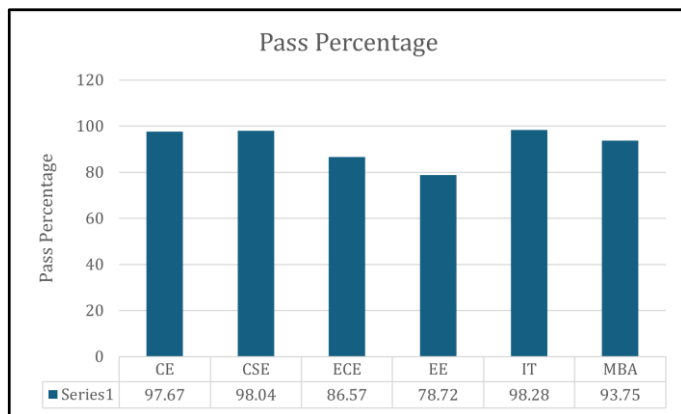

Pass Percentage

Academic Year: 2022-23

Consolidate Table: Under Graduate (UG)

Branch	Program Name	Program Code	Number of Students appear in the Final Exam	Number of Students passed in the Final Exam	Pass Percentage (%)
CE	CIVIL ENGINEERING	13	43	42	97.67%
CSE	COMPUTER SCIENCE & ENGINEERING	1	102	100	98.04%
ECE	ELECTRONICS & COMMUNICATION ENGINEERING	3	67	58	86.57%
EE	ELECTRICAL ENGINEERING	16	47	37	78.72%
IT	INFORMATION TECHNOLOGY	2	58	57	98.28%

Consolidate Table: Post Graduate (PG)

Branch	Program Name	Program Code	Number of Students appear in the Final Exam	Number of Students passed in the Final Exam	Pass Percentage (%)
MBA	MASTER OF BUSINESS ADMINISTRATION	9	48	45	93.75%